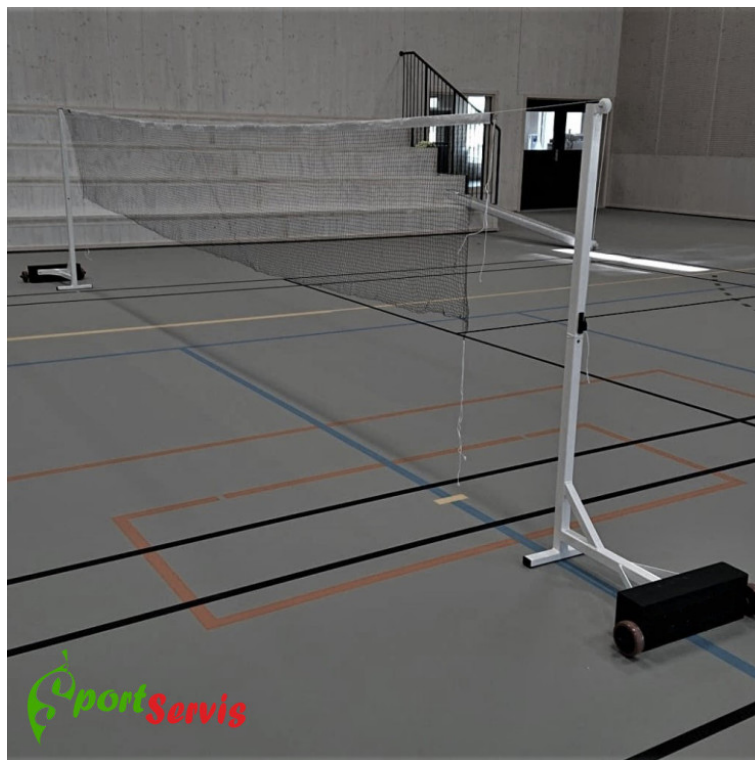

The badminton portable posts, professional

Description

The badminton portable posts, professional with load stable load 70kg, made with accordance to standards BWF, the post is made of 40x40x2mm steel profile, rear load made of 150x60mm flat steel with a total weight of 70kg. Wheels fi 100, ball bearing with polyurethane treadmill.

70kg load allows effective stretching of the badminton net at the required height and polyurethane wheels protect the surface against bruising during transport. The posts are portable to any place in the sports hall and storage.

Special cleats (clamp, horn) were used to fix the net and its tension. The posts are powder painted according to RAL palettes. Application for professional and purely recreational games.

Technical details