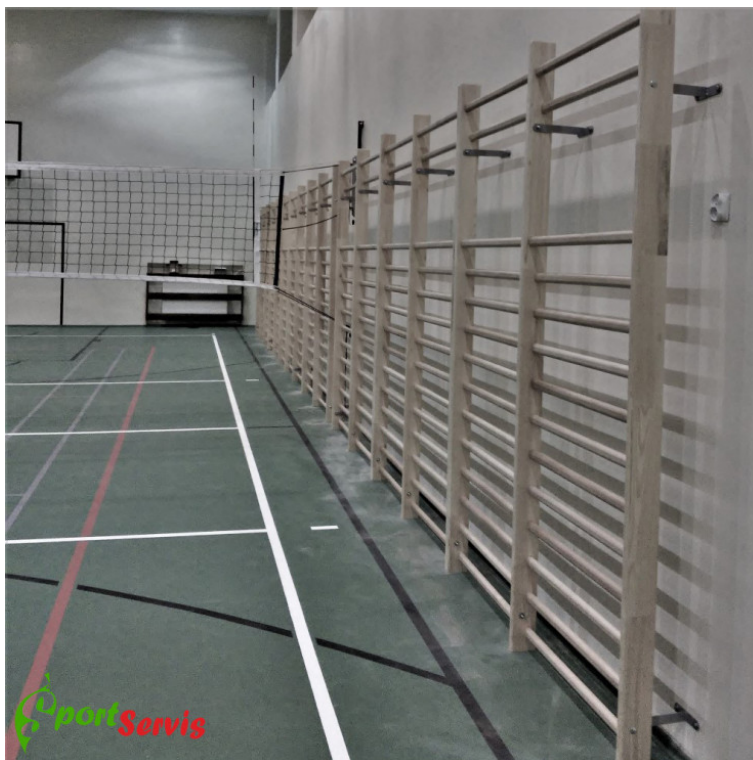

The gymnastic wallbar, single 90x250cm

Description

The gymnastic wallbar, single with dimensions 90x250cm, made of pine, glued (ladder sides) and beech wood bars.

The Ladder is attached to the wall or mounting to the steel beam, optionally to the floor. The whole structure of the ladder is painted with ecological varnish. The ladder can be connected in series with the other single or double ladders.