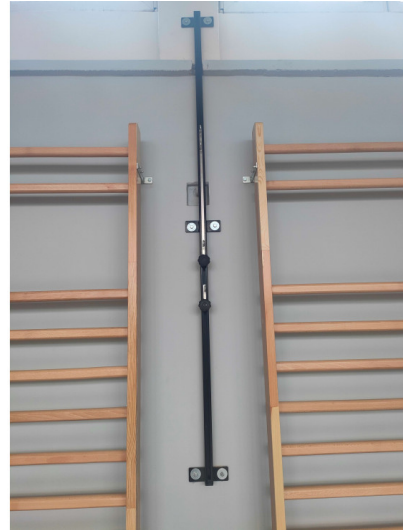

The volleyball posts wall mounted

Description

A set of steel wall rails for volleyball activity

The rails are used in schools up to a width of about 15m, where the assembly of sockets for volleyball posts is not possible due to the size of the sports hall.

Steel rails made of steel profile, powder coated. The structure is anchored directly to the wall. Equipped with a smooth height adjustment mechanism (the possibility of playing badminton or tennis).

Posts colors according to the standard RAL palette available on request. Standard blue color.

The volleyball set includes 2 rails (one rail with a tensioning system, the other with a hitch, both with smooth height adjustment) and mounting elements.

Technical details

Composition	Steel
Finish	Powder coating
Unit	set
Destiny	Indoor